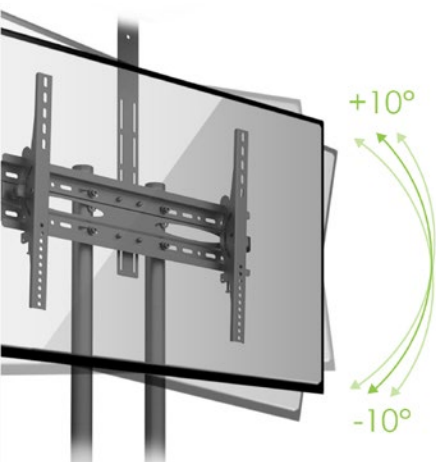

## Floor Multi-function support with Shelf for 37"-70" TV

### Features:

- ▶ Suitable for 37"-70" TV
- ▶ VESA compatibility max: 600 x 400
- ▶ Maximum weight supported by the bracket: 50 kg
- ▶ Maximum weight supported by the DVD shelf: 10 kg
- ▶ Maximum weight supported by the video camera shelf: 5 kg
- ▶ Height adjustment
- ▶ Tilt range: +10°~ -10°
- ▶ Shelf for AV components, adjustable in height
- ▶ Complete with wheels, 2 of which are equipped with brakes
- ▶ Integrated cable management
- ▶ Manufacturing material: steel

### Package contents:

- ▶ Floor Multi-function support with Shelf
- ▶ Fixing kit
- ▶ Installation instructions

37"-70"

50 kg

600x400  
max

VESA

Cable  
management