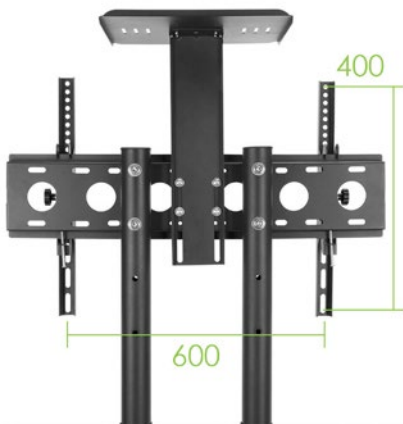

## Floor Multi-function support with Shelf for 37"-70" TV

### Features:

- ▶ Suitable for 37"-70" TV
- ▶ VESA compatibility max: 600 x 400
- ▶ Maximum weight supported by the bracket: 50 kg
- ▶ Maximum weight supported by the DVD shelf: 10 kg
- ▶ Maximum weight supported by the video camera shelf: 5 kg
- ▶ Height adjustment
- ▶ Tilt range: +10°~ -10°
- ▶ Shelf for AV components, adjustable in height
- ▶ Complete with wheels, 2 of which are equipped with brakes
- ▶ Integrated cable management
- ▶ Manufacturing material: steel

### Package contents:

- ▶ Floor Multi-function support with Shelf
- ▶ Fixing kit
- ▶ Installation instructions

37"-70"

50 kg

600x400  
max

VESA

Cable  
management