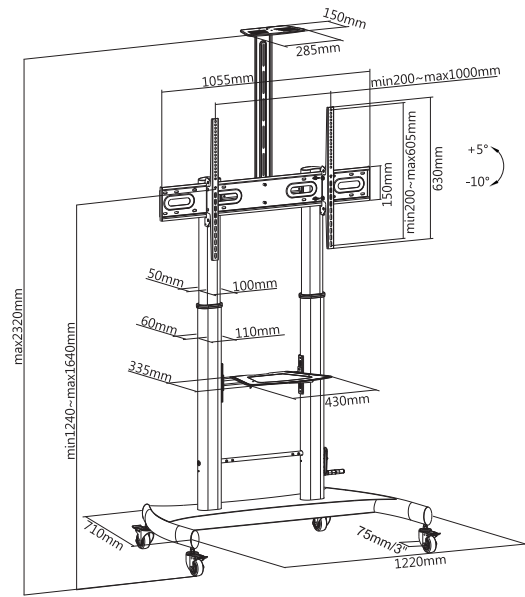

Trolley Floor Support with adjustable height, for TV from 60" to 100"

Features:

- ▶ Multifunctional trolley floor support for TV from 60" to 100"
- ▶ Maximum supported weight: 100 kg
- ▶ Maximum supported VESA: 1000 x 600
- ▶ Adjustable height from 1270 to 1570 mm thanks to a comfortable handle
- ▶ Wide base with 4 wheels for an easier moving
- ▶ With shelf for AV components with dimensions 335 x 430 mm
- ▶ With shelf on top for camera or other devices
- ▶ Maximum weight supported by the shelf: 5 kg
- ▶ Tilt +5° / -10°
- ▶ Material: steel

Package contents:

- ▶ Trolley floor support for TV
- ▶ Installation material
- ▶ Instruction manual

60''-100''

100 kg

1000x600
max

VESA

Cable
management

Available colors:

black

ICA-TR36

Color: Black

Barcode: 8051128107111